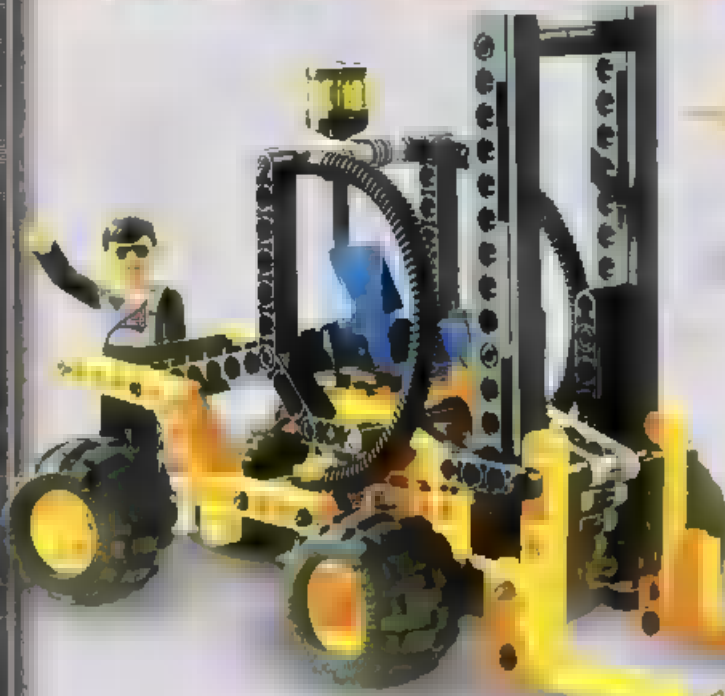

AWESOME ACTION!